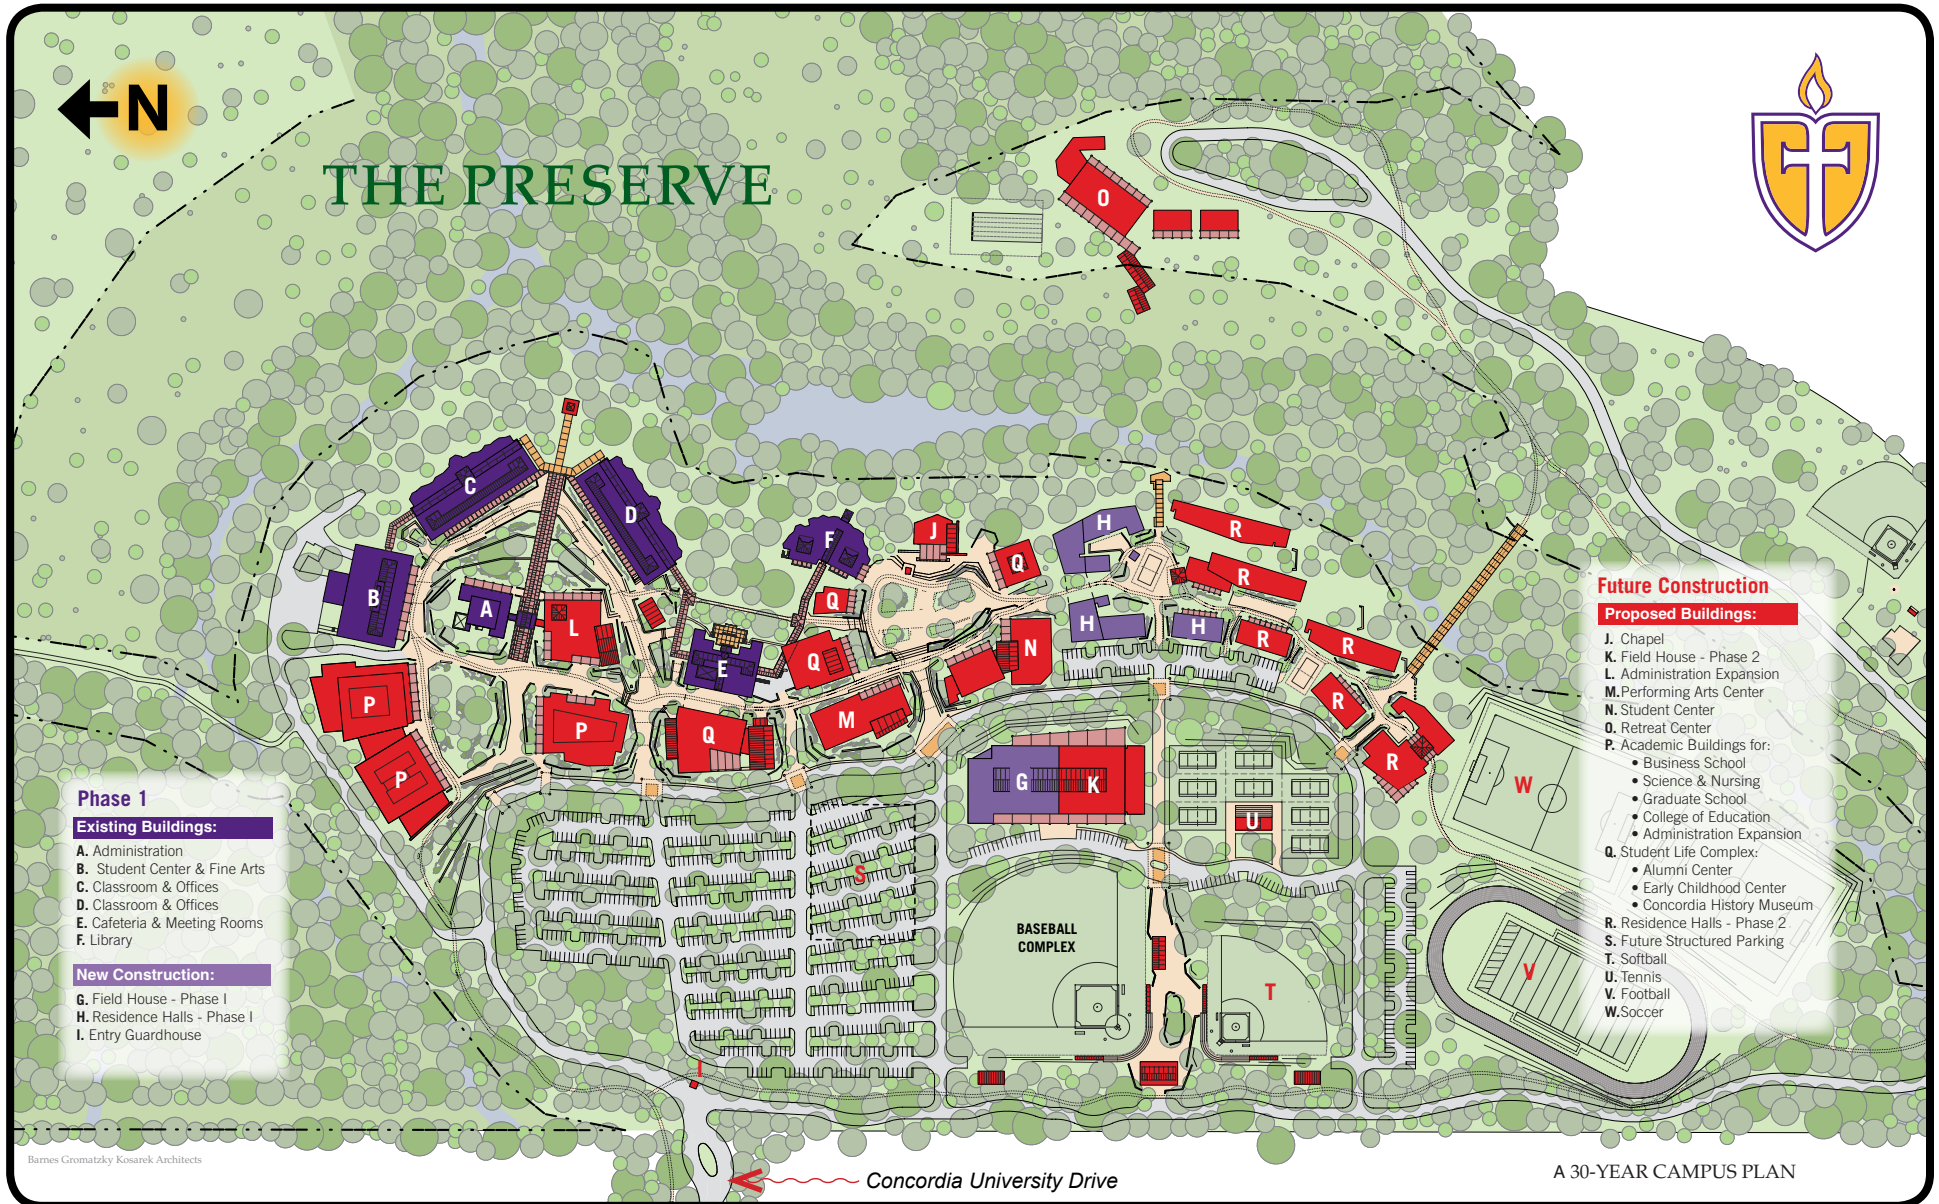

Concordia 30-year Master Plan

Concordia University moved to its new campus in late July 2008! Classes resumed in September 2008!