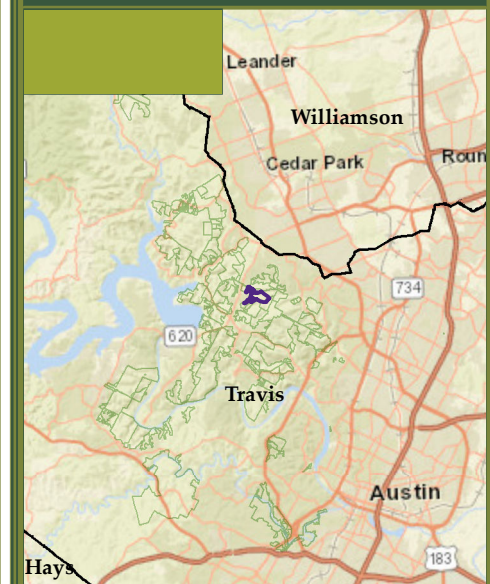

# TORNADO

START & END  
at the trailhead near  
the residence halls.

## TORNADO TRAIL MAP

- Concordia Property Boundary
- Concordia Preserve Boundary
- Tornado Trail Loop +/- 1.5 miles
- Future Trail
- Preserve Fence
- Trailhead
- Trail Junction
- Picnic Area

Source Credits:  
CAPCOG, GeoMap 2017.