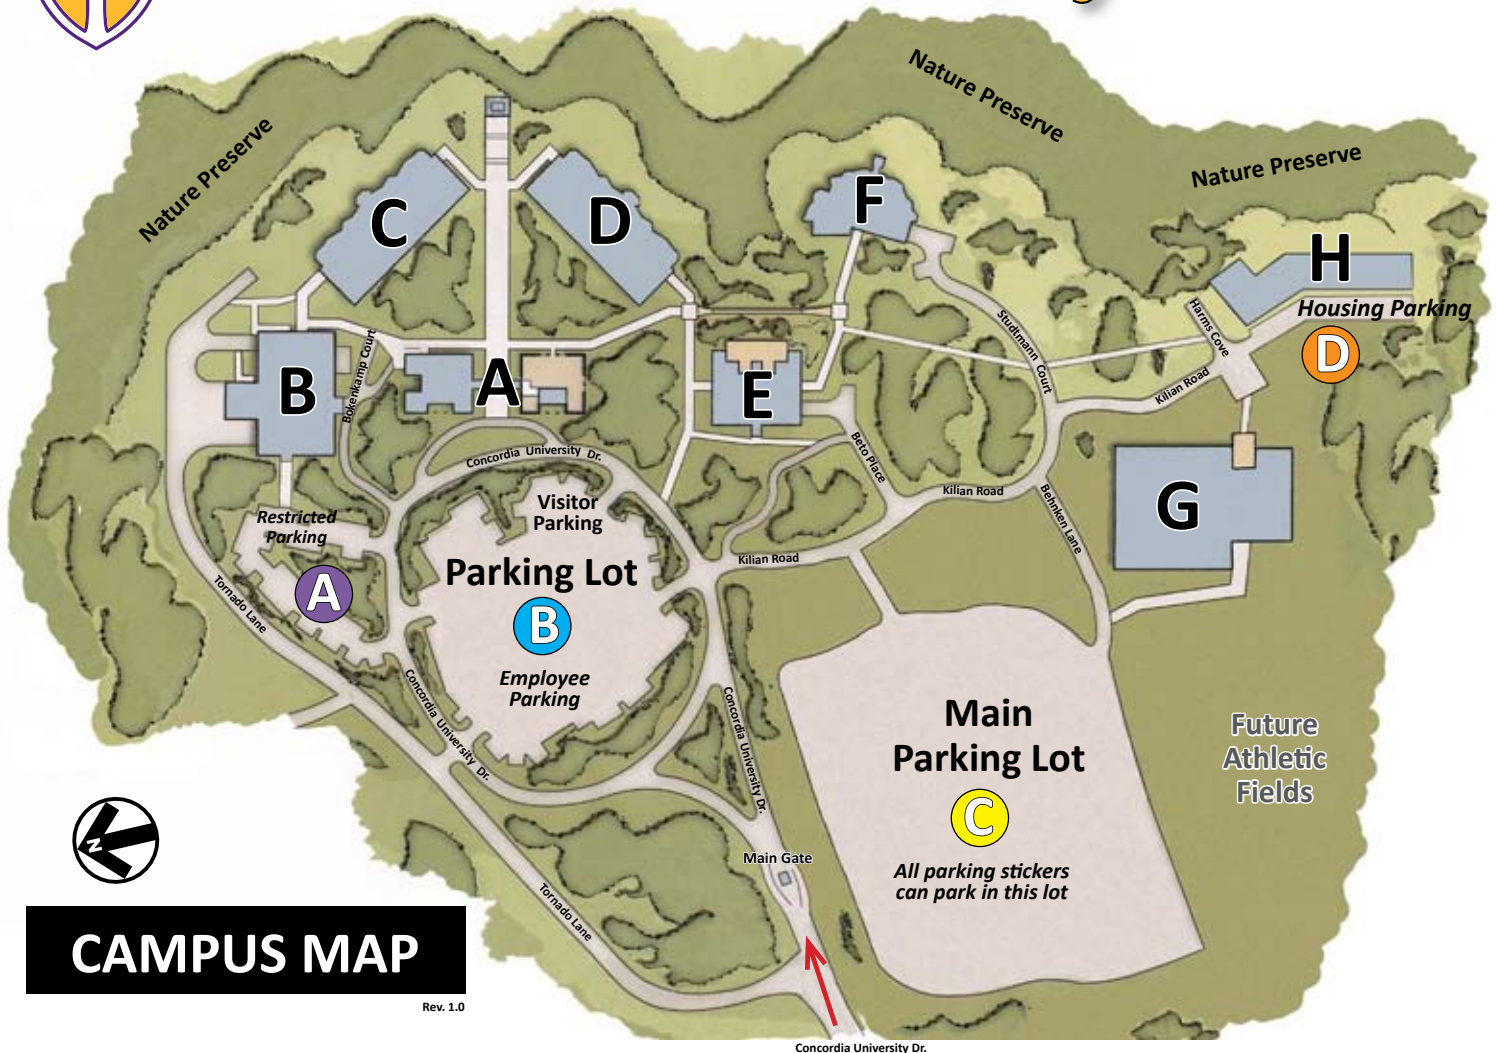

Concordia University Texas

BUILDING DIRECTORY

| | | | |
|--------------------------------------|----------|--------------------------------|----------|
| Admissions | A | Fitness Center | G |
| Advancement Services | D | Helpdesk | D |
| Art Studios & Art Gallery | B | Library | F |
| ATM | B | Maintenance (facilities) | B |
| Blackbox Theater | B | Mailboxes | D |
| Business Services (accounting) | D | Music | B |
| Bookstore | B | POLICE | D |
| Cafeteria | E | Registrar | C |
| Career Center | F | Science Labs | D |
| Chapel / Auditorium | A | Student Center | B |
| Classrooms | C | Student Housing | H |
| Executive offices & deans | C | Success Center | F |
| Fieldhouse (athletics) | G | Support Services | D |
| Financial Aid | C | University Services | D |