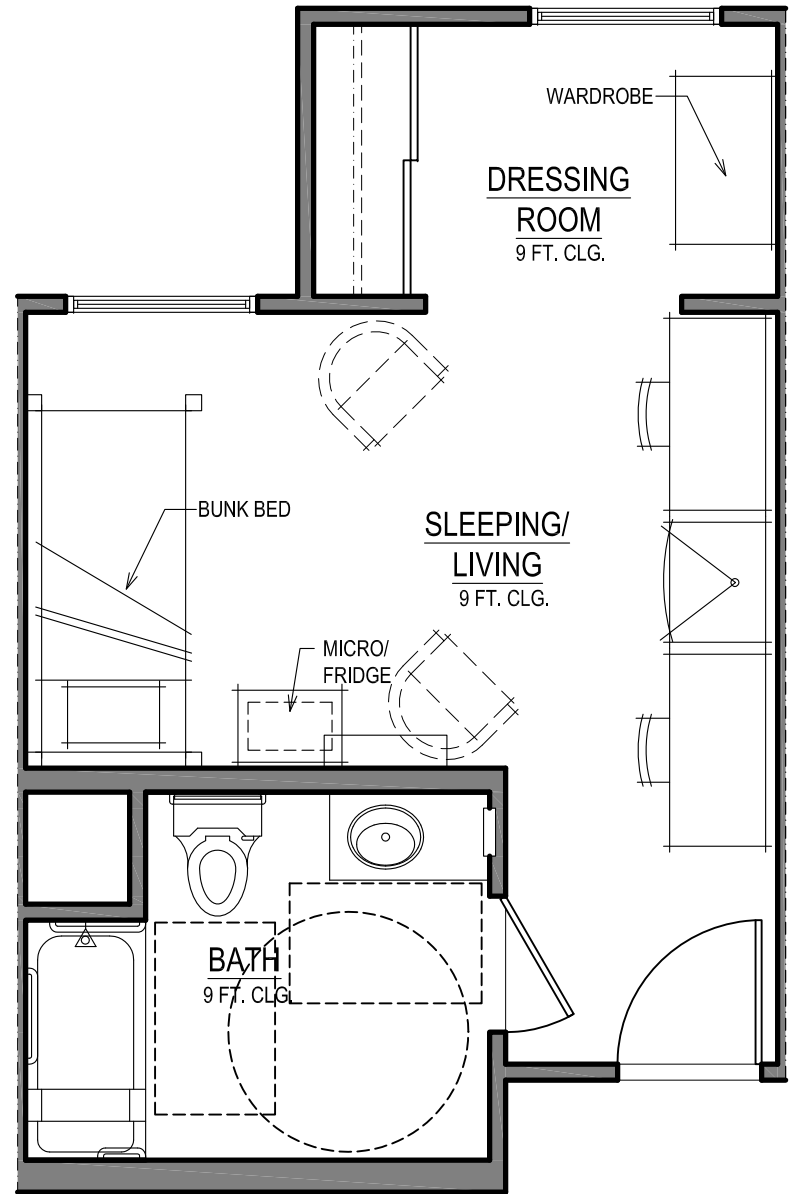

**UNIT A - DOUBLE OCCUPANCY
FURNITURE PLAN**

SCALE: 1/4" = 1'-0"

346 S.F.

**UNIT A - DOUBLE OCCUPANCY
FURNITURE PLAN (BUNK BED)**

SCALE: 1/4" = 1'-0"

346 S.F.